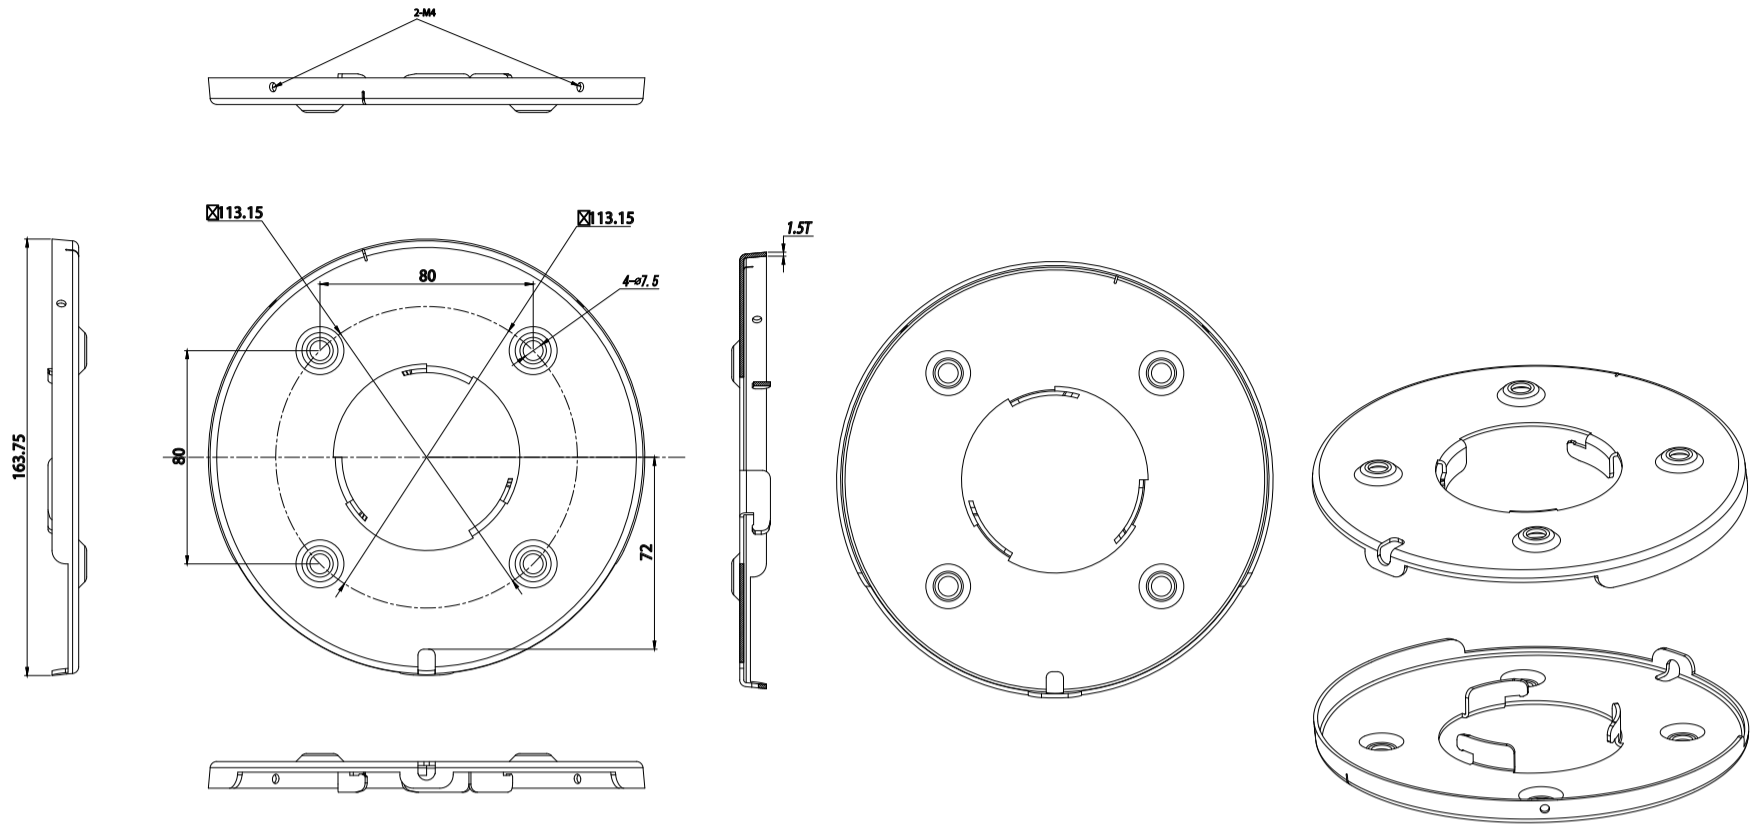

Unit:mm

Ceiling Mount Upper Bracket Dimension

Ceiling Mount Lower Bracket Dimension