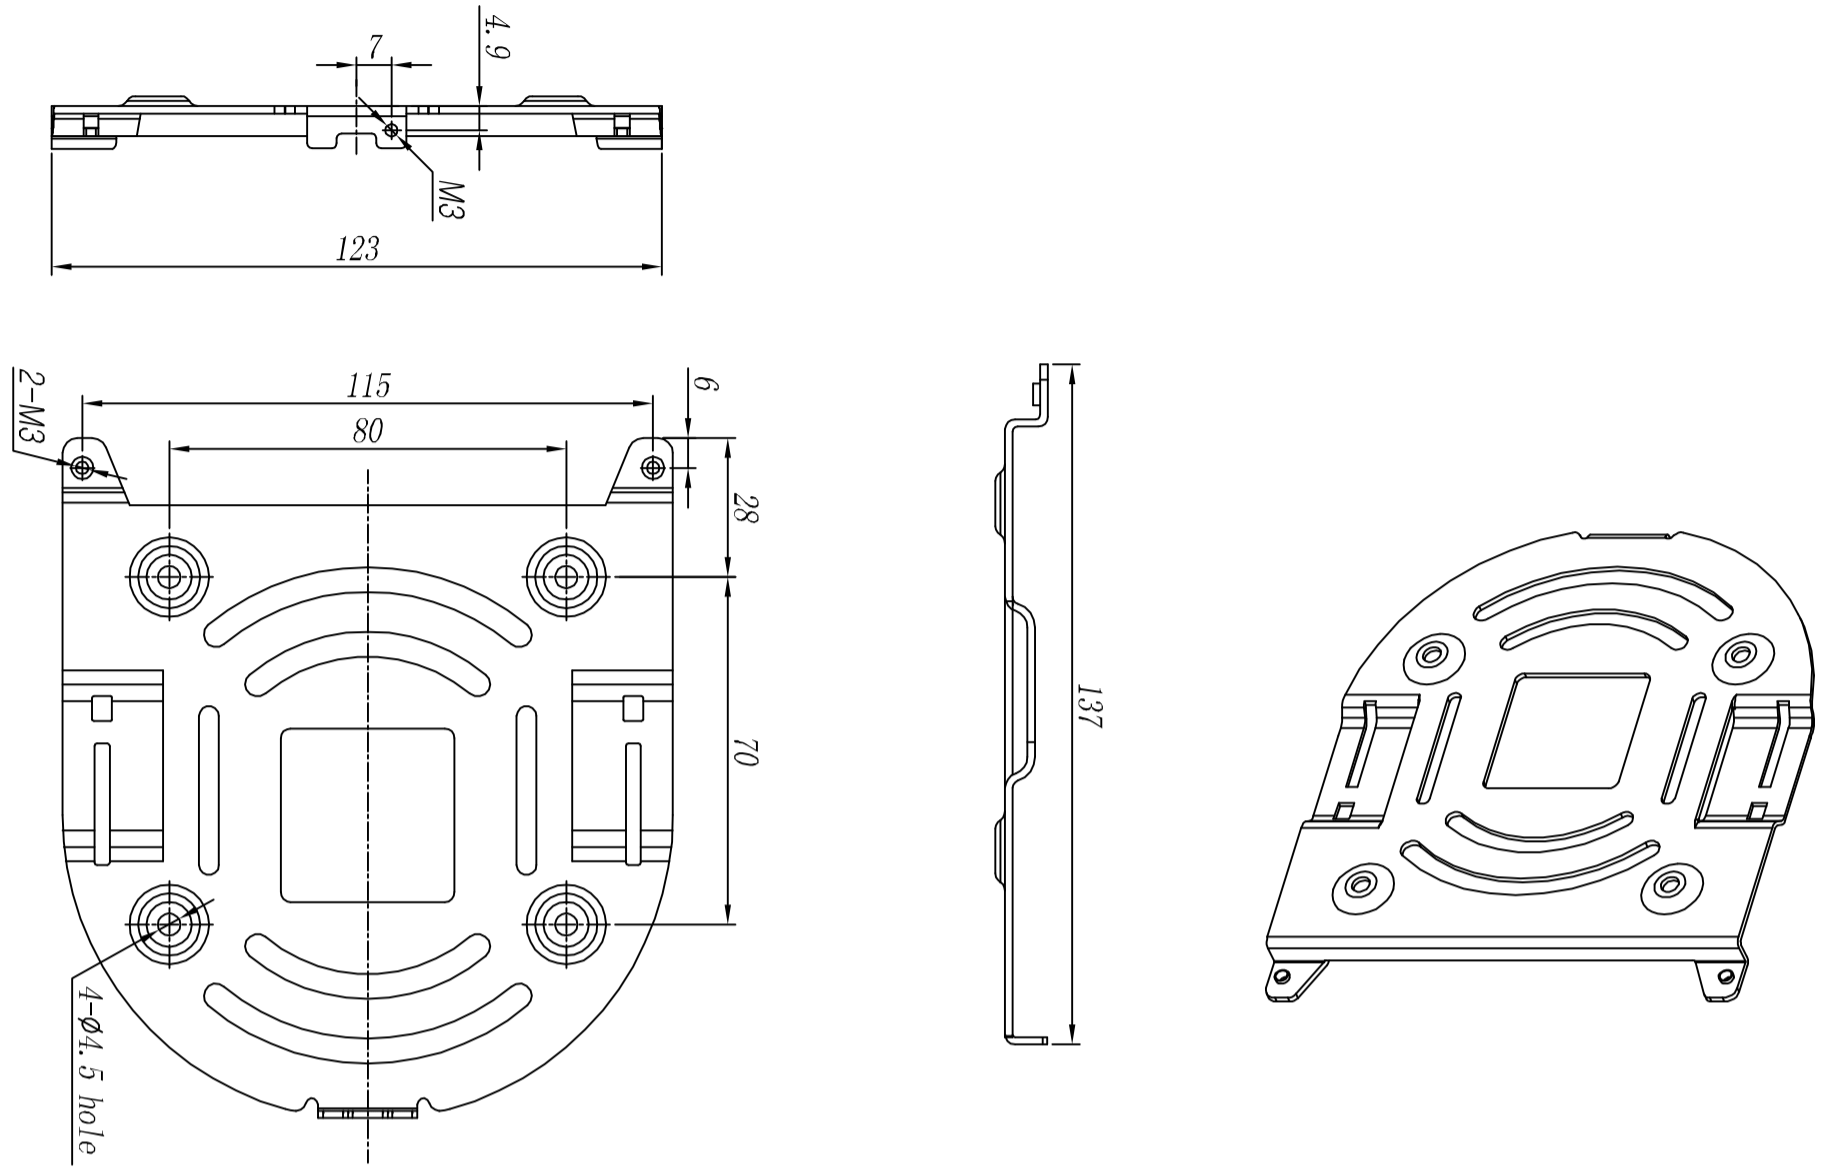

Unit:mm

Ceiling Mount Upper Bracket Dimension

Ceiling Mount Lower Bracket Dimension